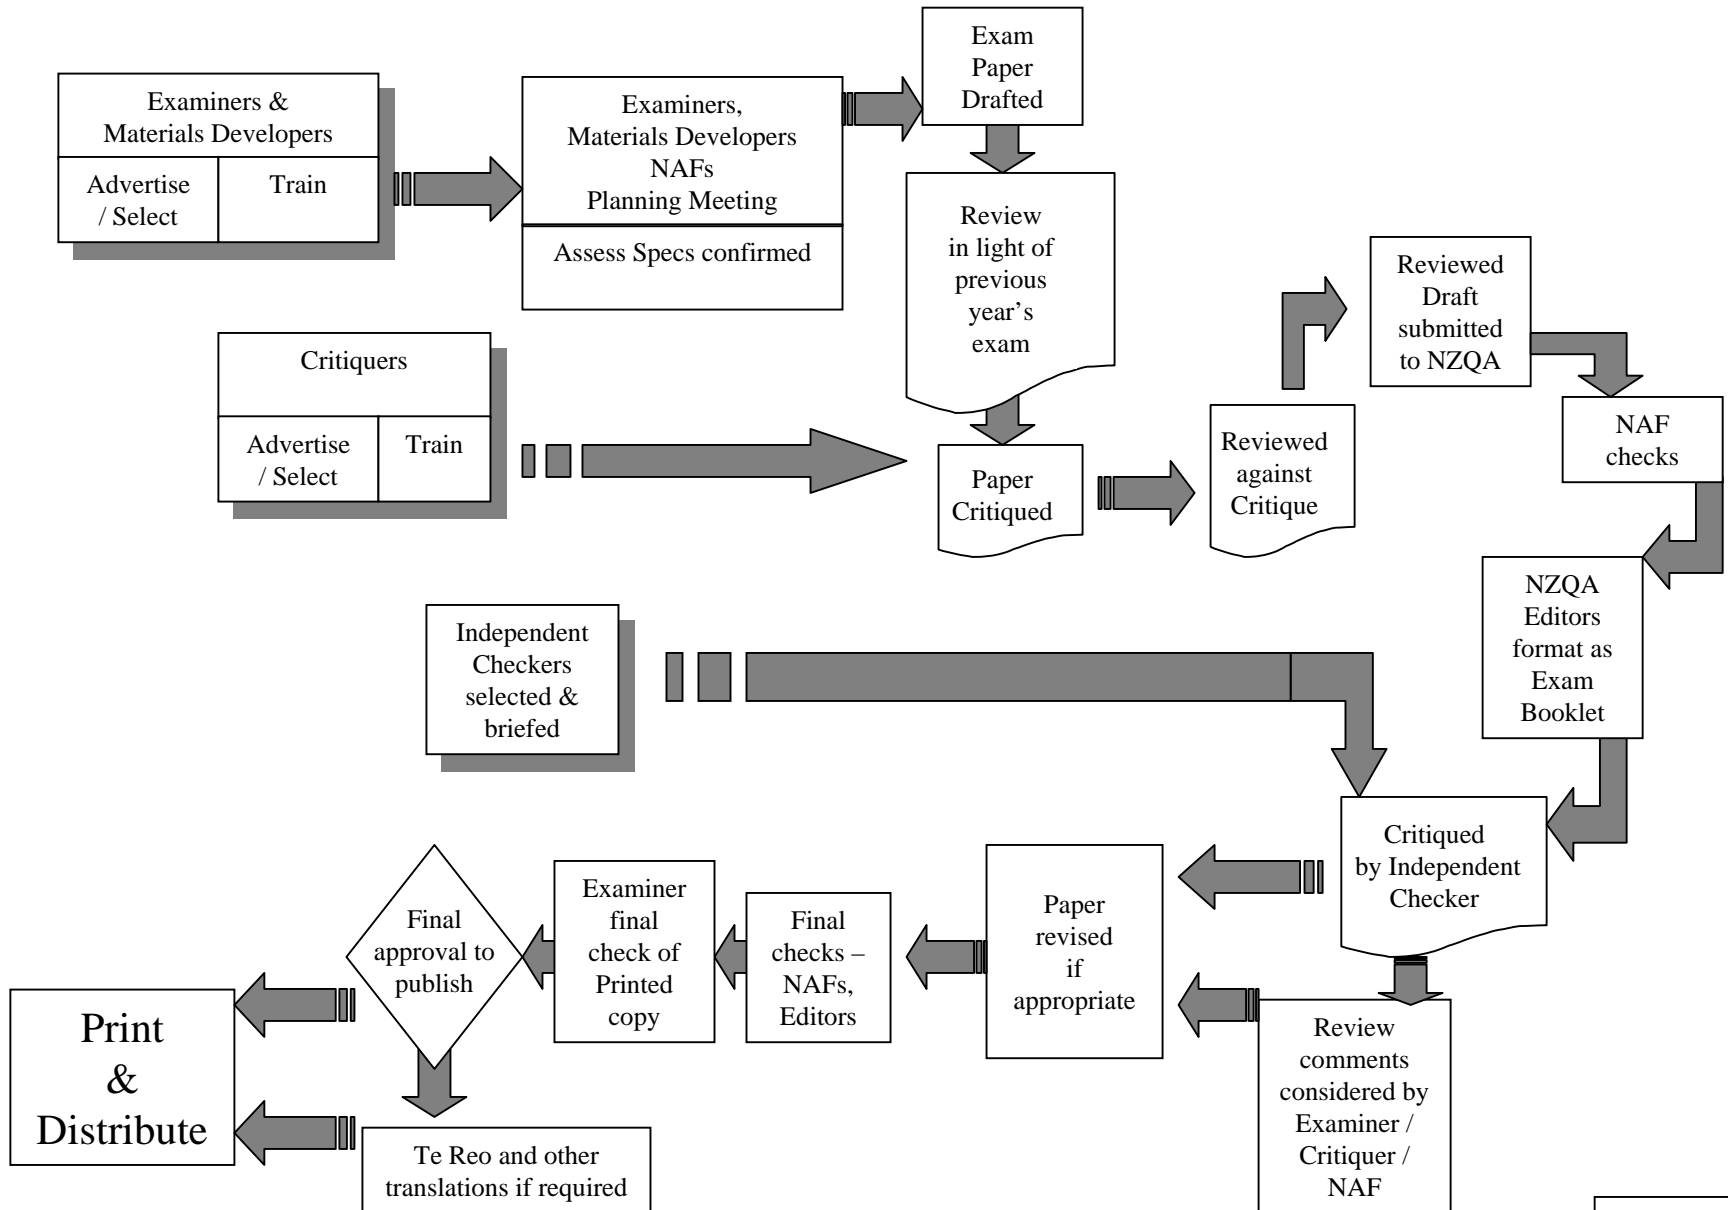

# NZQA Examination Setting Process

(The entire process takes approximately 18 months for a single examination cycle)

# NZQA Examination Marking Process

(The entire process takes approximately 14 months for a single examination cycle)