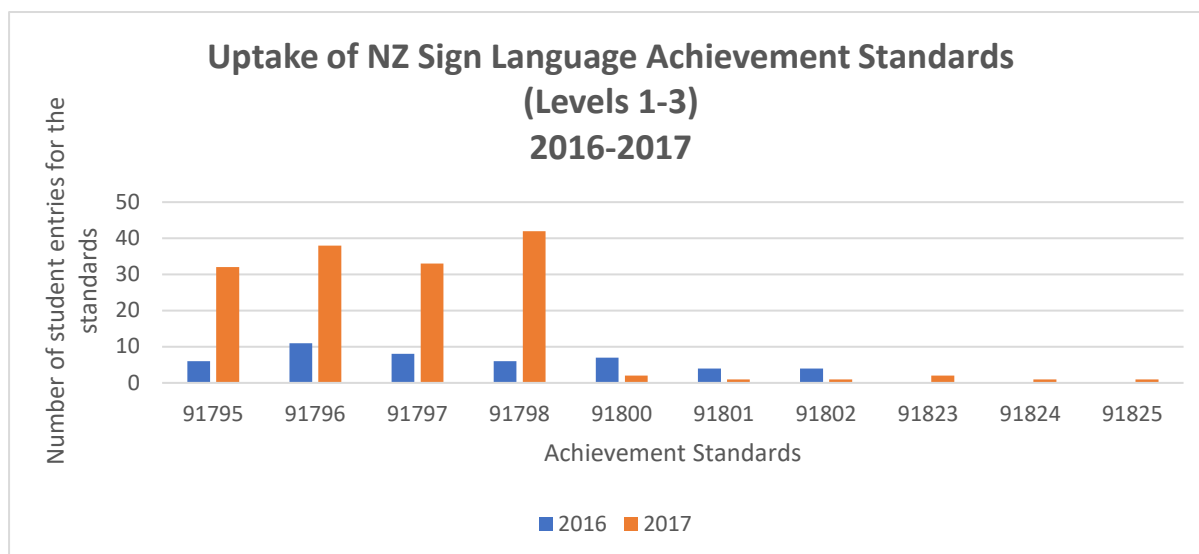

Data analysis of New Zealand Sign Language Achievement Standards

1. The first year achievement standards for NZSL Levels 1 and 2 were available was 2016, and 2017 for Level 3.

2. The table below shows other useful data pertaining to the uptake of the Achievement standards during 2016 and 2017.