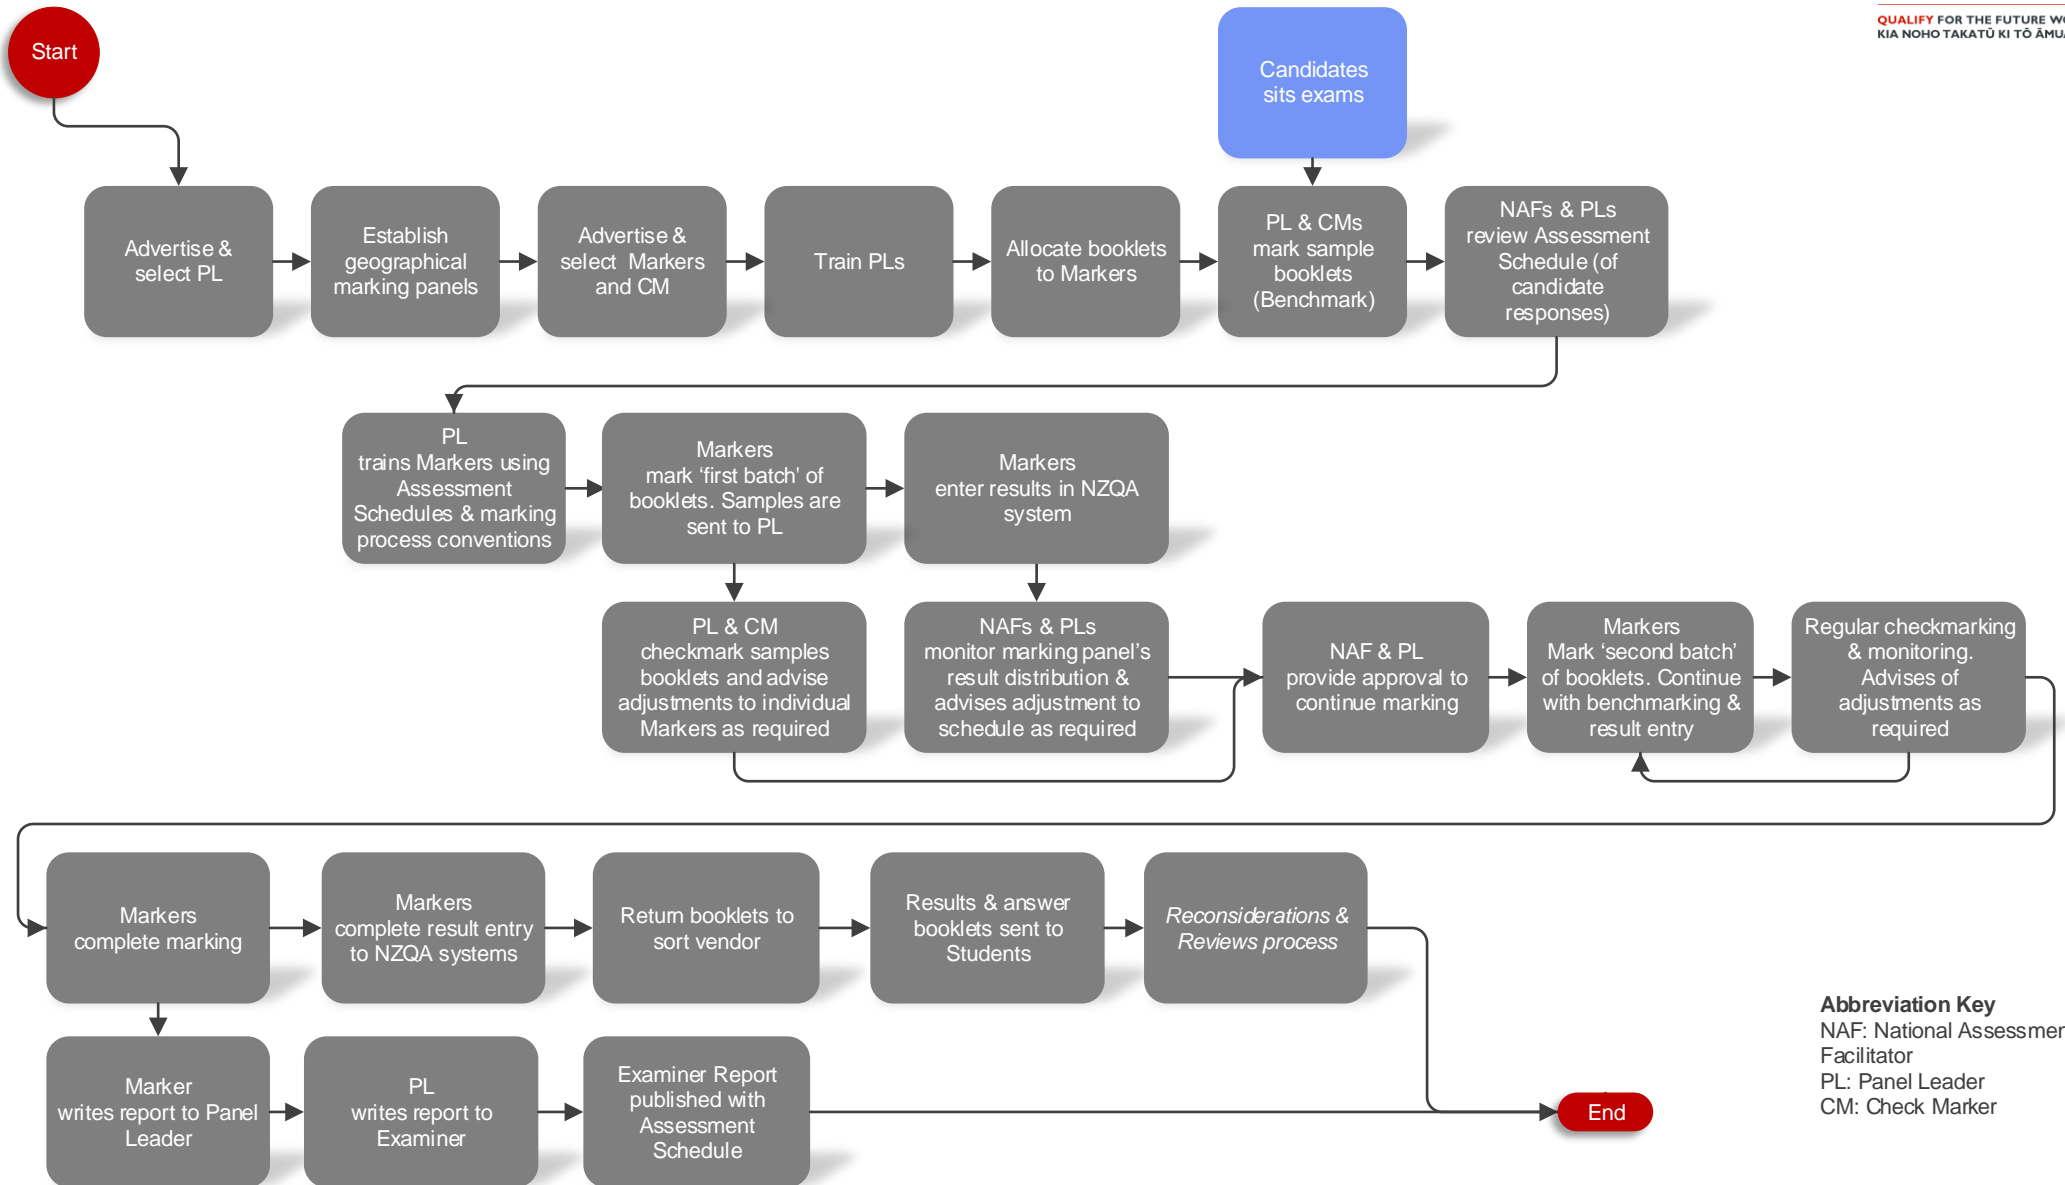

# NZQA Examination Marking Process

The entire process takes 14 months for a single exam cycle

**Abbreviation Key**  
 NAF: National Assessment Facilitator  
 PL: Panel Leader  
 CM: Check Marker